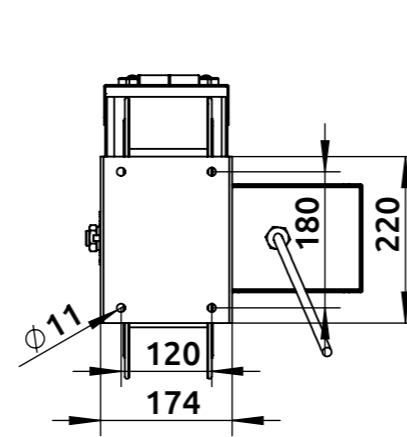

MEV004R7021STD

AC EV charging cable management reel

Charge point connection cable 5G6 -1m
with quick connectors (phase and com)
35A, 500VDC/AC; IP41
Carbon steel with powder coating RAL1003

MOREK