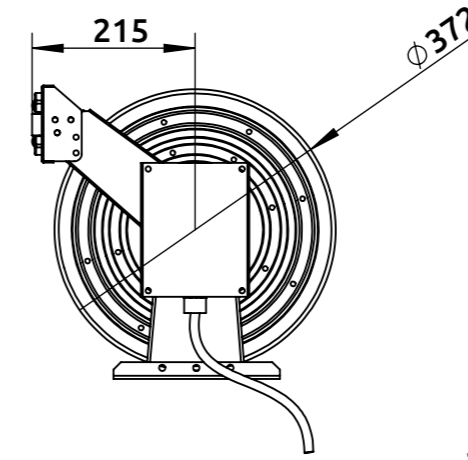

MEV004R7021STD

AC EV charging cable management reel

Charge point connection cable 5G6 -1m
with quick connectors (phase and com)
35A, 500VDC/AC; IP41
Carbon steel with powder coating RAL1003

MOREK