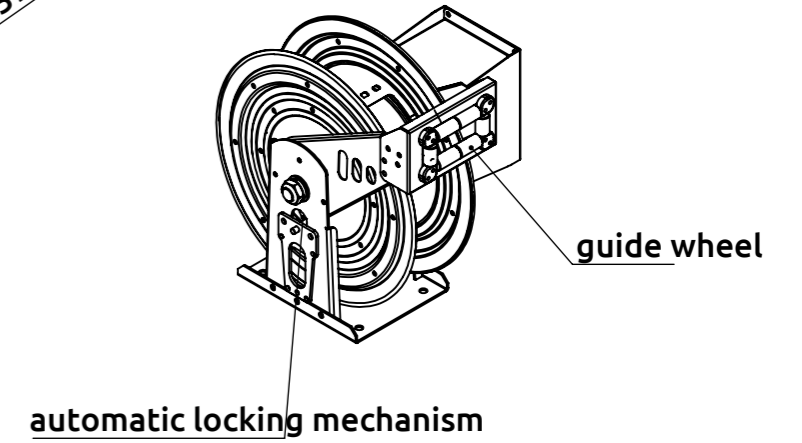

MEV004R7021STD

AC EV charging cable management reel

Charge point connection cable 5G6 -1m
with quick connectors (phase and com)
35A, 500VDC/AC; IP41
Carbon steel with powder coating RAL1003

MOREK