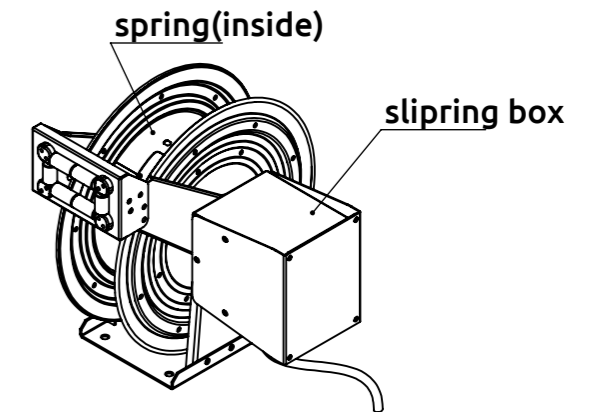

MEV004R7021STD

AC EV charging cable management reel

Charge point connection cable 5G6 -1m
with quick connectors (phase and com)
35A, 500VDC/AC; IP41
Carbon steel with powder coating RAL1003

MOREK