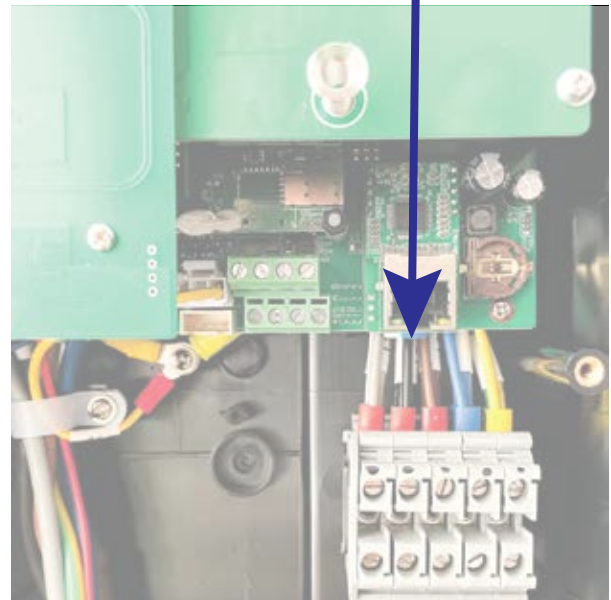

Morek EV AC Charger Certificate Update to v1.02

Update via MicroSD Card

The fastest and safest way to update Morek EV AC chargers firmware is to perform the update using a MicroSD card with a speed of 10. Most newer cards come with speed 10.

Before the update, please power down the charger and remove the front cover of the charger.

! Format the SD card to MS-DOS (FAT) - **this is important!**

Download the firmware update .zip file from the URL: <https://bit.ly/3rbKMrs>

OR scan the QR code!

Located and downloaded the update ZIP file, extract the folder and copy the two files to the formatted MicroSD card.

Insert the MicroSD card into the charger's SD card slot, located below the LAN (Ethernet) port and above the power connection terminal on the green board.

The card should be inserted with the connection pins facing down. The inserted card should make a click sound and stay in the slot. If the card won't stay in the slot (as shown in the picture), please try to insert the card another way.

After correctly inserting the MicroSD card into its slot, power the charger back on.